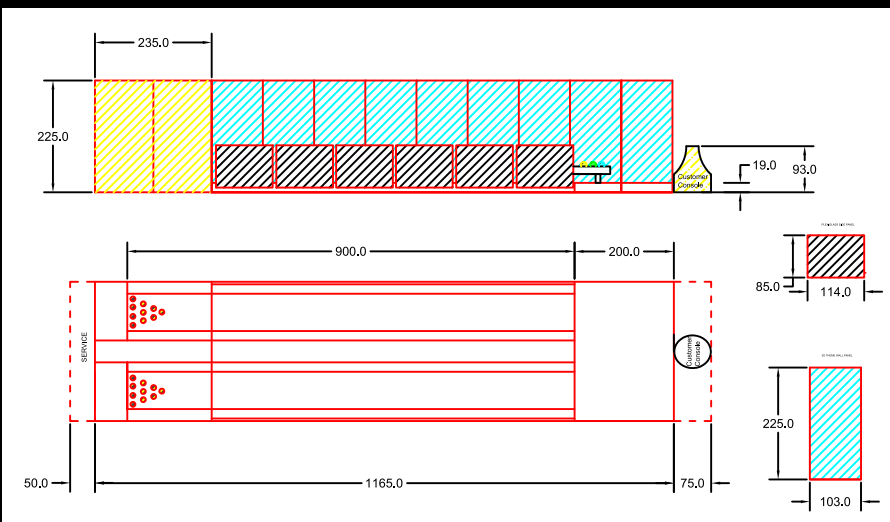

Switch® Mini Series

3D, awe-inspiring effect to trigger the power of dreams.
Our fully integrated children's themes let kids rule like never before.