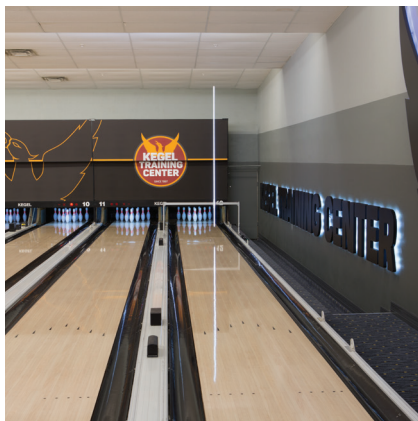

TORCH™

LANE TARGETING LIGHT

One of the most difficult things for a bowler to do is visualize the ball path from the foul line to the breakpoint. From entry level bowlers to the most advanced, the Torch allows bowlers to see the initial path of the bowling ball like no other product before.

The Torch is a simple light targeting tool used to help with accuracy and alignment. Using LED lights, it reflects a path of light on the lane to help you select the correct launch angle and hit your target time after time. As you move left and right, the light will change its position showing you exactly where you should throw the ball.

The Torch was designed to explain the aiming process in a way that can be easily understood by everyone. From children, to beginning bowlers, to special needs bowlers, the Torch is an easy and fun way to quickly improve this important fundamental skill.

TORCH BENEFITS

- Helps define a bowlers starting point
- Helps bowlers to see the laydown point
- Helps keep the swing path in-line with the target path
- Helps keep the head stable throughout the approach
- Shows how the target changes if a bowler drifts left or right